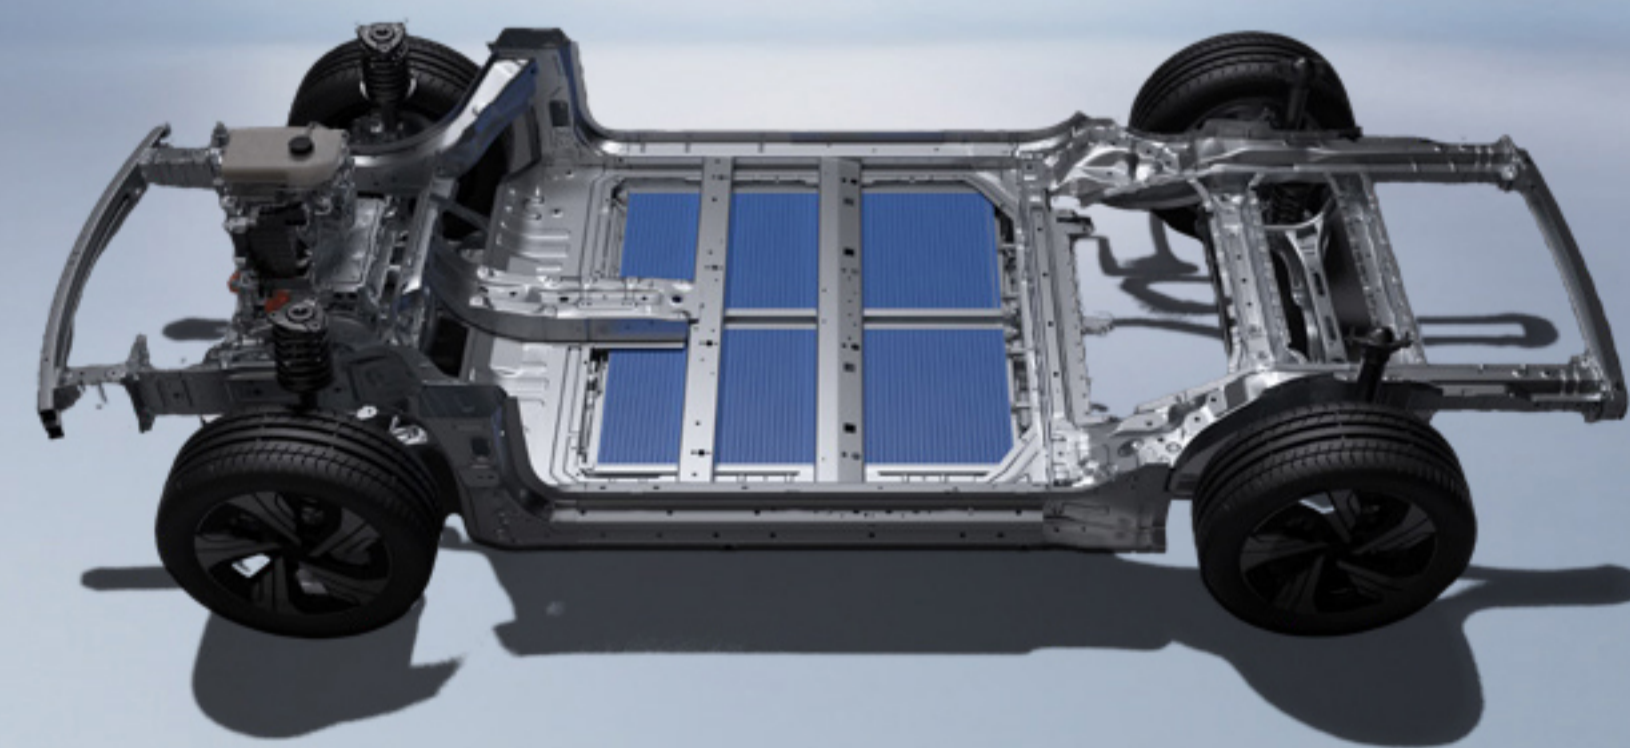

12-in-1 Integrated Motor

The heart of the e.MAS 7 is compact, lightweight, and highly efficient. It's designed to give you more power with less effort.

ASSURED SAFETY

It's your guardian angel on the road, anticipating mishaps while transporting you and your loved ones in a strong, comfortable cabin.

BEST IN CLASS

Cell-to-Body Advanced Technology

With its batteries integrated into the chassis, the e.MAS 7 ferries its occupants with greater safety and comfort.

BEST IN CLASS

AEGIS Short Blade Battery

Safe, power-packed, and ready for over 1,000,000 km.