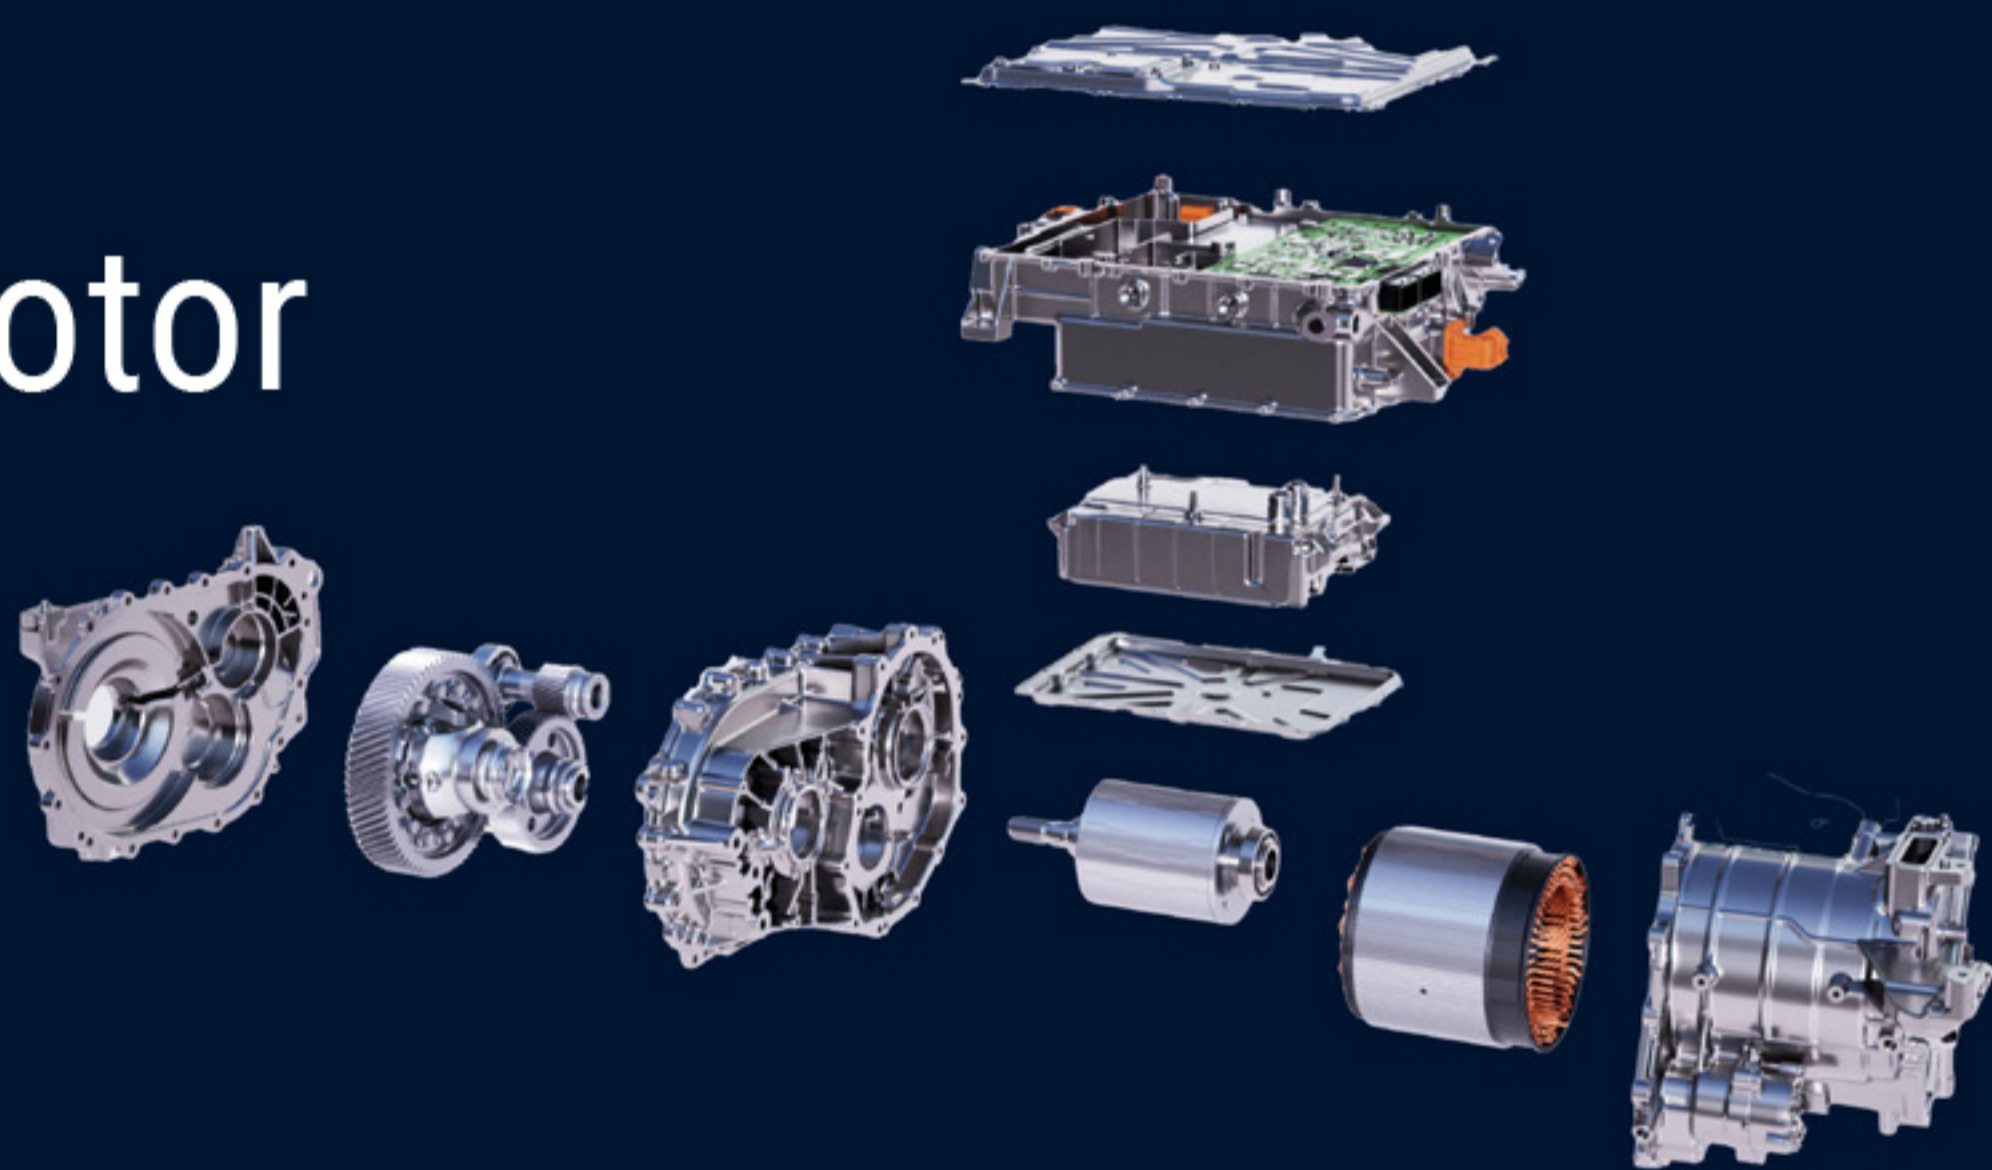

0-100 km/h @ 6.9 seconds

POWER 160 kW

TORQUE 320 Nm

POWERFUL PERFORMANCE

Quick to charge, even quicker to drive. Instantaneous acceleration makes overtaking and keeping up with traffic a breeze.

BEST IN CLASS

12-in-1 Integrated Motor

The heart of the e.MAS 7 is compact, lightweight, and highly efficient. It's designed to give you more power with less effort.

ASSURED SAFETY

It's your guardian angel on the road, anticipating mishaps while transporting you and your loved ones in a strong, comfortable cabin.