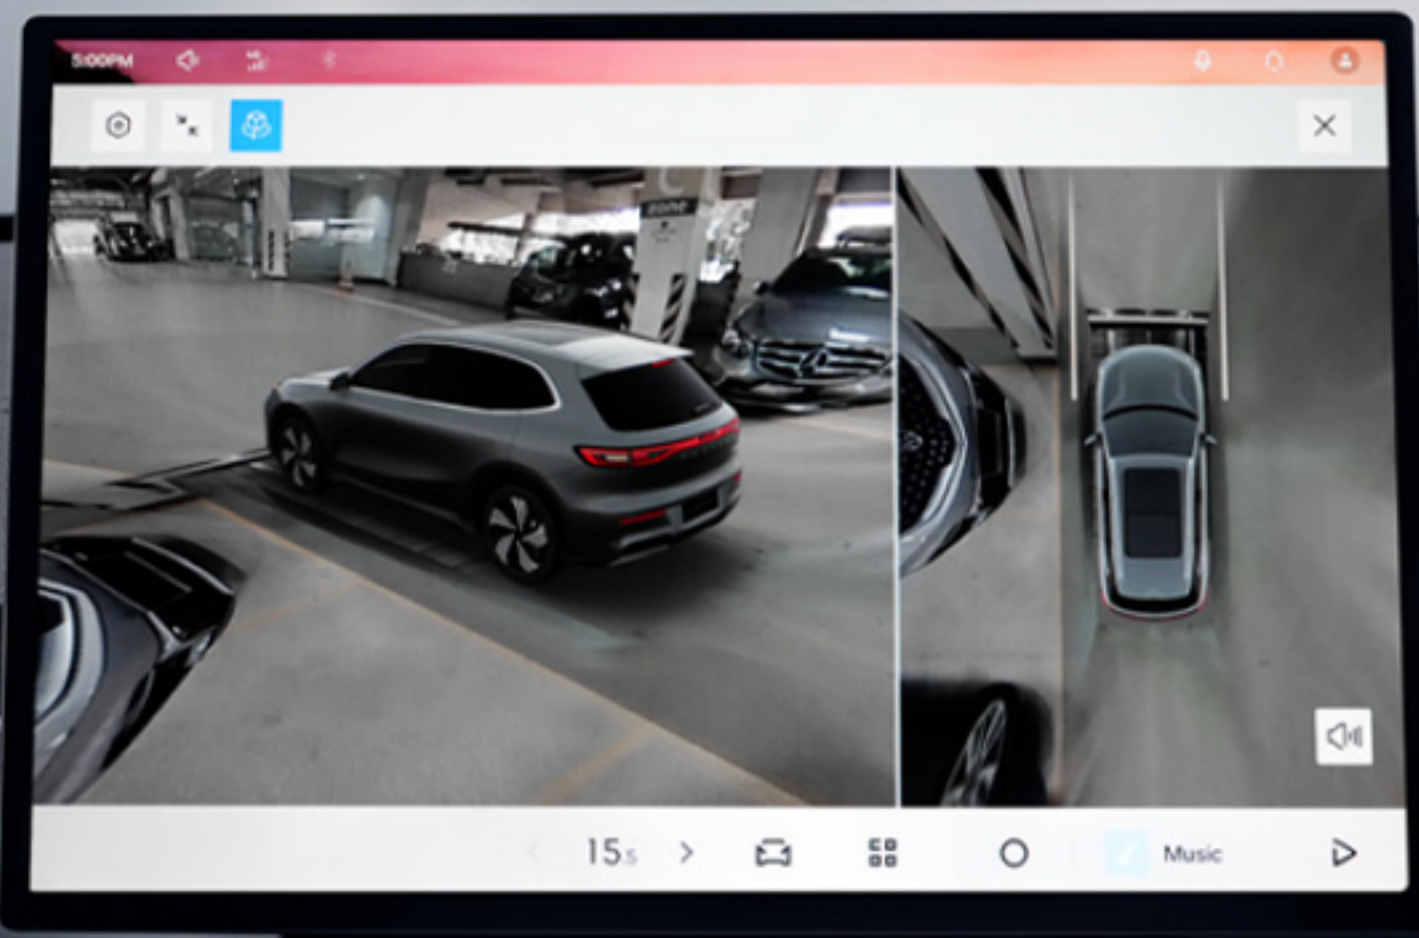

33 Storage Compartments to Keep Things Organised

ONLY IN CLASS

Fully Reclinable Front Seats

BEST IN CLASS

16-Speaker Flyme Sound with WANOS System

Rest Mode

Take a break anywhere with the seats, climate, and shades adjusted for your comfort.

BEST IN CLASS

2.5K 15.4" Display Head Unit
Control your journey effortlessly with crisp visuals.

ONLY IN CLASS

256-Color Ambient Lighting
Set the perfect mood for your cabin.

ONLY IN CLASS

Windshield Head-Up Display
Stay focused on the road with key driving information always in sight.