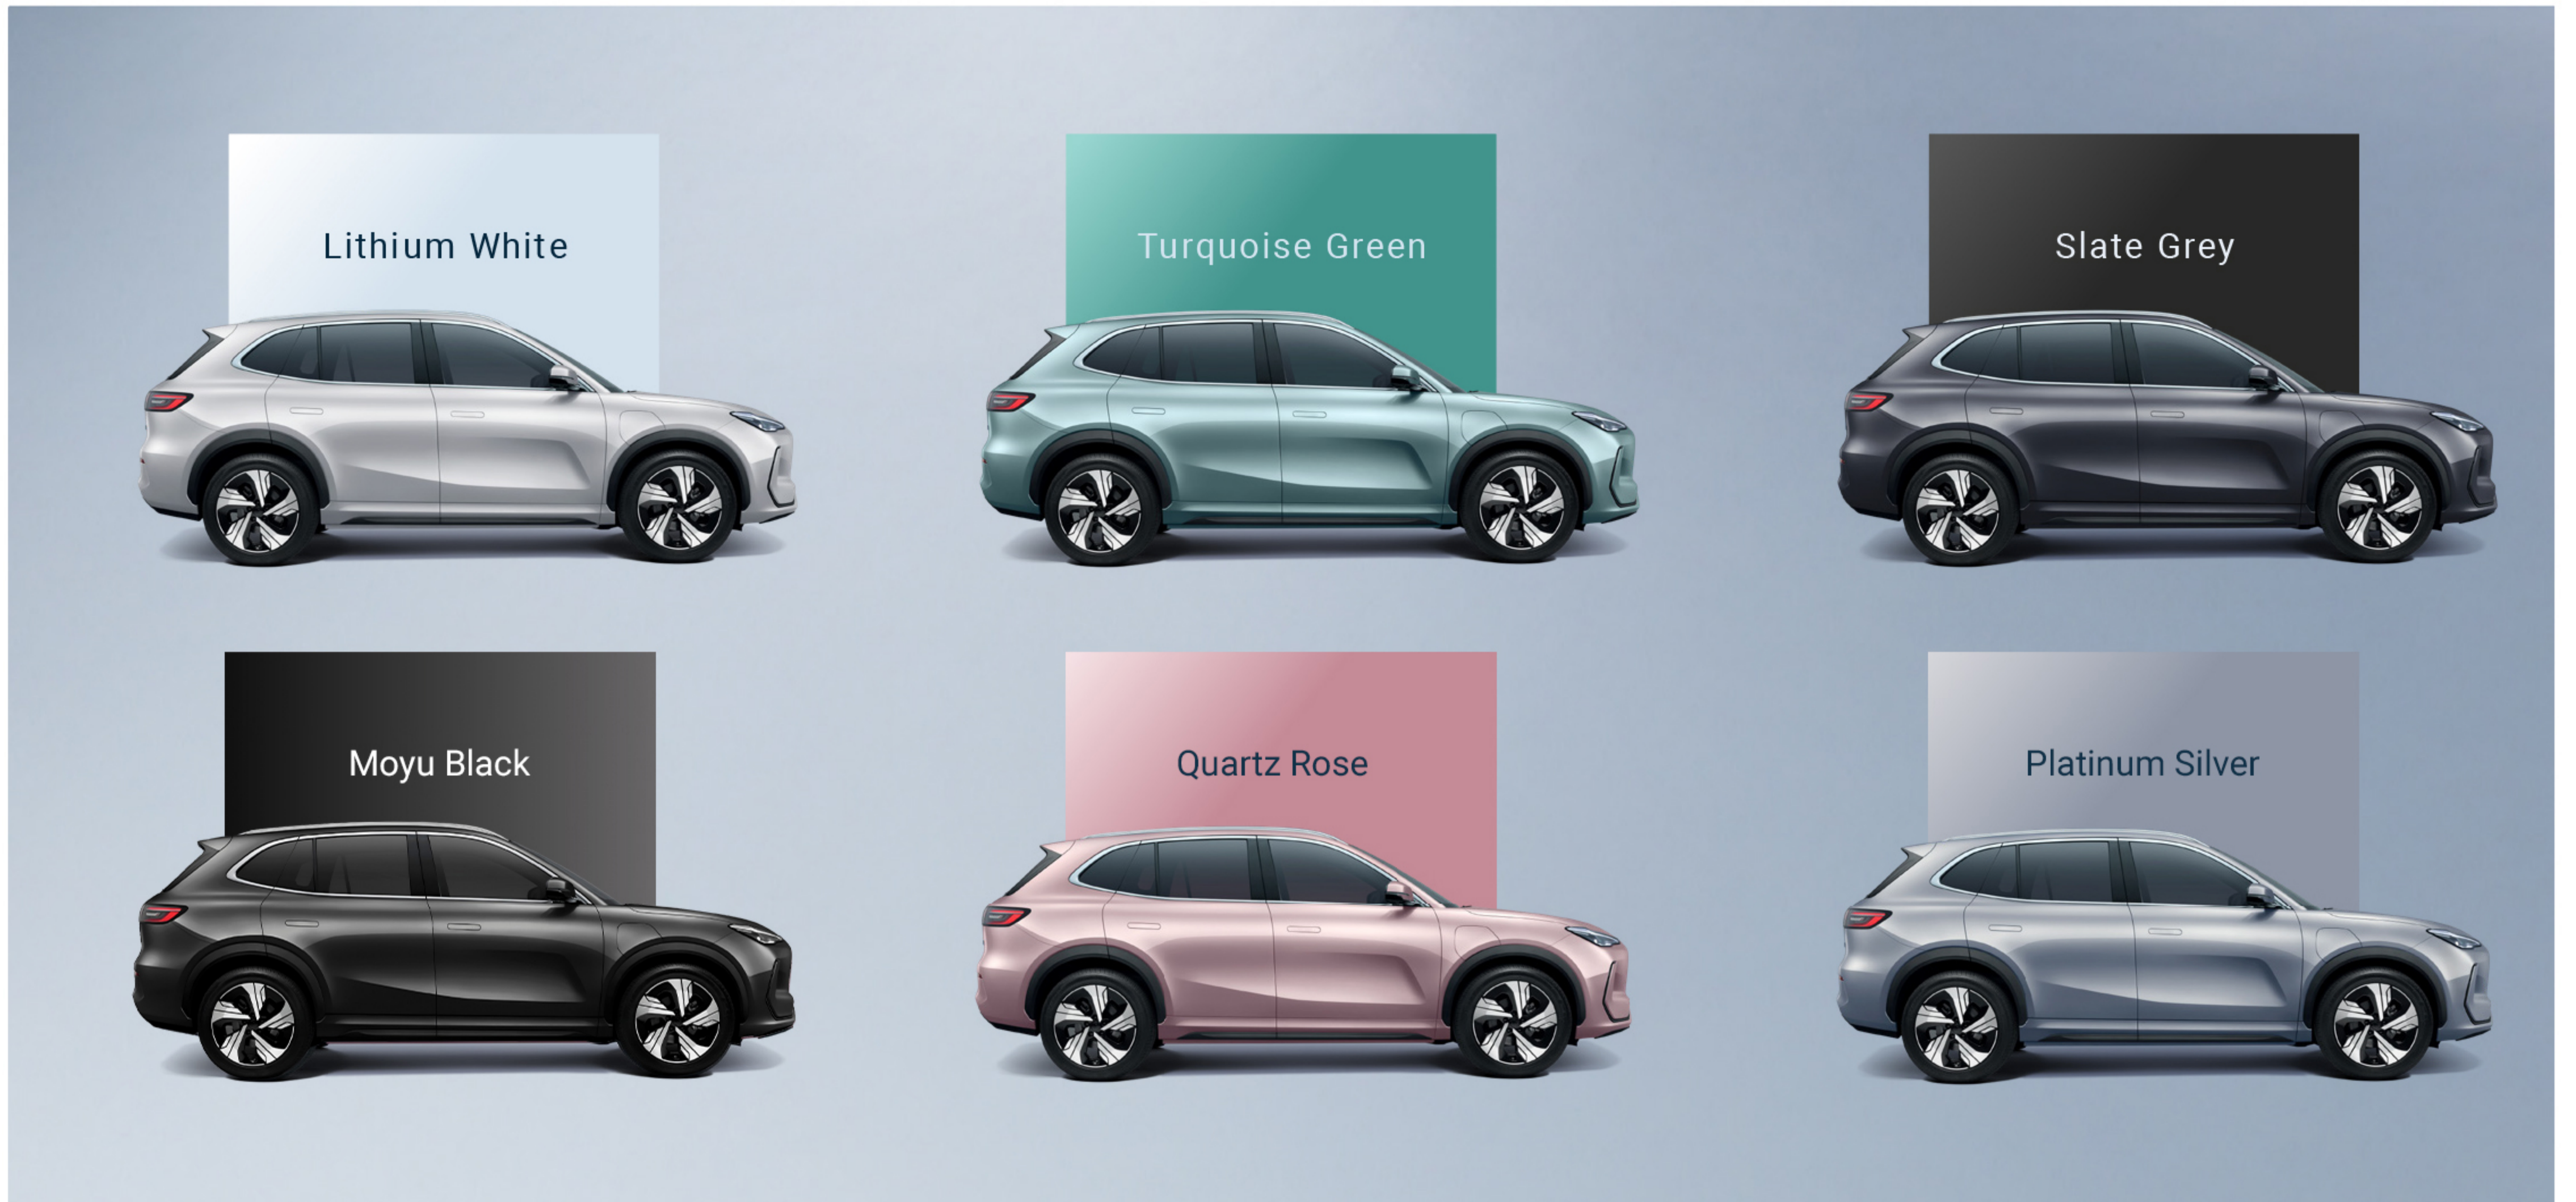

EXTERIOR COLOURS